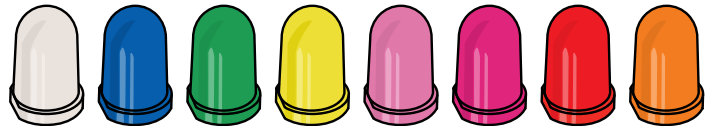

Wire Free LED's

Rocket Production Technical Specification Sheet

**BEST
SELLING
ITEM**

INSTRUCTIONS:

PEEL STICKY FILM

ATTACH TO POP

PULL TAB

LED FLASHES

COLORS AVAILABLE

WHITE BLUE GREEN YELLOW PINK MAGENTA RED ORANGE

Dimensions

- Height: 1.5" (38mm)
- Width: 1.0" (25mm)
- LED Sizes: 3mm, 5mm, 10mm

General product information

- 6-8 week flash guarantee
- Less than 10 seconds to mount
- Light weight - under 5 grams
- Maximum impact for minimum cost
- Colours Available: White, Blue, Green, Yellow, Pink, Magenta, Red and Orange.