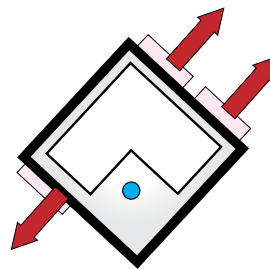

Rocket Production Technical Specification Sheet

INSTRUCTIONS:

PEEL STICKY FILM

ATTACH TO POP

PULL TABS

LED FLASHES

Dimensions

- Height: 1.7" (43mm)
- Width: 1.7" (43mm)