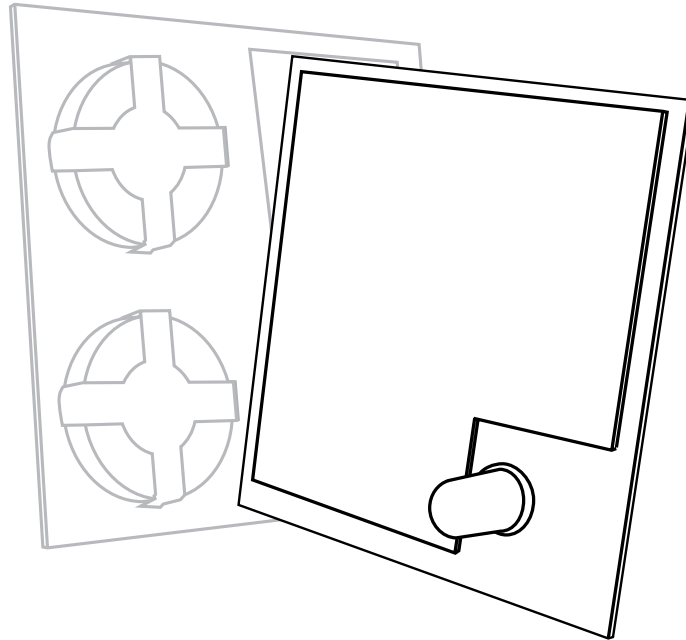

COLORS AVAILABLE

WHITE BLUE GREEN YELLOW PINK MAGENTA RED ORANGE

Dimensions

- Height: 1.5" (38mm)
- Width: 1.0" (25mm)
- LED Sizes: 3mm, 5mm, 10mm

General product information

- 6-8 week flash guarantee
- Less than 10 seconds to mount
- Light weight - under 5 grams
- Maximum impact for minimum cost
- Colours Available: White, Blue, Green, Yellow, Pink, Magenta, Red and Orange.

Rocket Production Technical Specification Sheet

INSTRUCTIONS:

PEEL STICKY FILM

ATTACH TO POP

PULL TABS

LED FLASHES

Dimensions

- Height: 2.4" (60mm)
- Width: 1" (25mm)

Rocket Production Technical Specification Sheet

INSTRUCTIONS:

PEEL STICKY FILM

ATTACH TO POP

PULL TABS

LED FLASHES

Dimensions

- Height: 1.7" (43mm)
- Width: 1.7" (43mm)